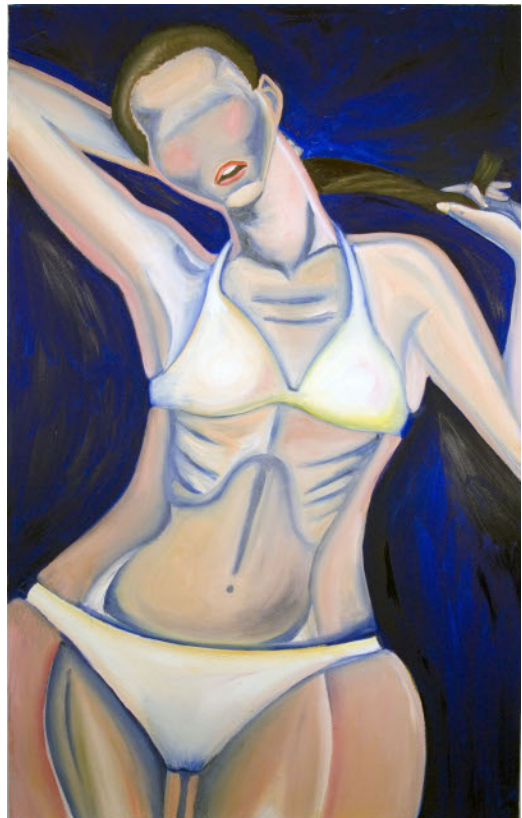

**ADELAIDE DAMOAH  
SUPERMODELS**

**Ana (2008)**  
Oil on canvas  
72 by 48 inch

**Jourdan (2008)**  
Oil on Canvas  
30 x 40 inch

**And now... (2008)**  
Oil on canvas  
30 by 48 inch

**Kate (2008)**  
Oil on canvas  
30 by 48 inch